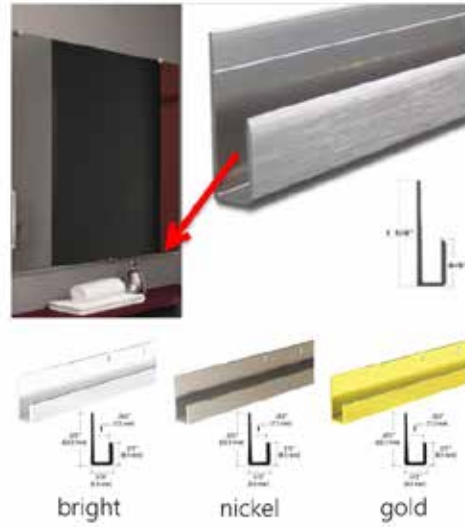

MIRRORS

Frameless Mirror

(1) Request size and quantity

(2) Select J-channel (optional)

a.

b.

c.

(3) Select top chip

This wholesale frameless mirror is manufactured and framed at exceptional cost per square foot. Frameless mirrors can be ordered at any size and will include polished edges and installation hardware.

Standard Features:

- ▶ Antimicrobial to prevent the spread of germs
- ▶ Polished edges

Upgrade Options:

- ▶ Safety-back (shatterproof)

Sight-Cut Size:

18" x 24"
 24" x 30"
 26" x 36"
 30" x 40"
 36" x 48"

Product Code:

MIR-1824
 MIR-2430
 MIR-2636
 MIR-3040
 MIR-3648