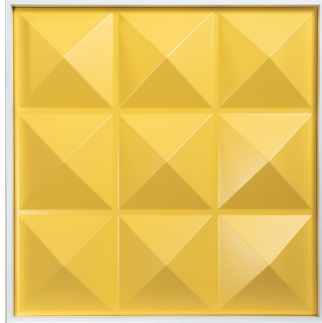

TACTILE ART

3D Texture Panels

item: 008-Weave

item: 004-Diamond

item: 099C-Drift

item: 04-Twig

item: 027-Circle

item: 026-Lava

*Colors and patterns are not interchangeable

These panels are absolutely stunning additions to memory care communities. Each panel was created specifically around textures and colors that reduce central nervous system activity. Textured panels were developed to improve mood, behavior and increase calmness. Sold individually, in a set of 3, or in a set of 6.

Dimensions: **Product Code:** **Options:**

20"W x 20"H *Listed below image Individual
Set of 3
Set of 6

Lead Time: 4-6 weeks **Weight:** 8 lbs (each) **Ship:** Parcel

Cleaning Instructions:

Spray with All Purpose or Glass Cleaner and wipe with rag. Refrain from products with Bleach.

Finishes:

Cocobala

White

Silver

Color Meanings:

Bora Bora (Restful)

Coral (Improve Appetite)

Honey Bee (Life & Growth)