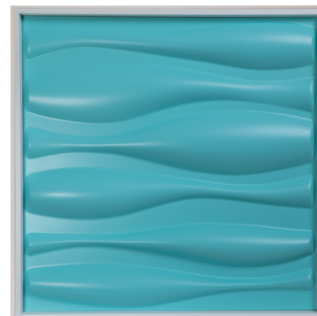

TACTILE ART

3D Texture Panels

item: 008-Weave

item: 004-Diamond

item: 099C-Drift

item: 04-Twig

item: 027-Circle

item: 026-Lava

*Colors and patterns are not interchangeable

These panels are absolutely stunning additions to memory care communities. Each panel was created specifically around textures and colors that reduce central nervous system activity. Textured panels were developed to improve mood, behavior and increase calmness. Sold individually, in a set of 3, or in a set of 6.

Finishes:

Cocobala

White

Silver

Color Meanings:

Bora Bora (Restful)

Coral (Improve Appetite)

Honey Bee (Life & Growth)